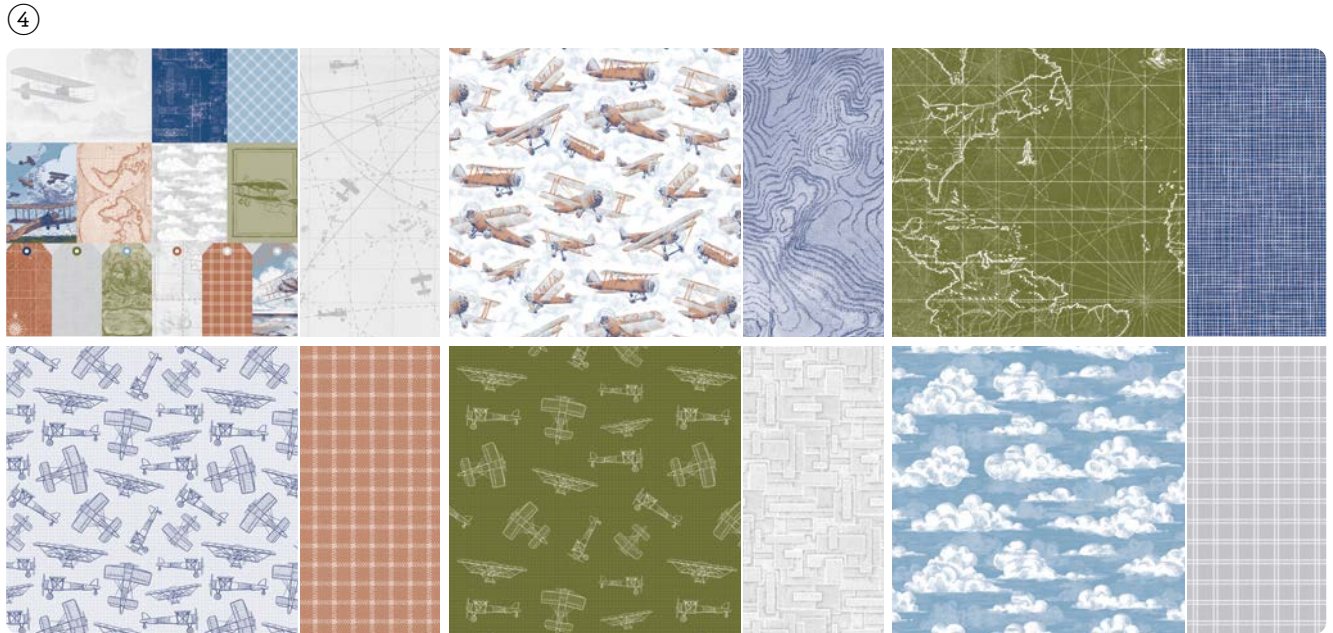

take to the sky

SUITE COLLECTION • 163832 | 90,50 € | £70.00 • **EN** **FR** **DE**

10% **BUNDLED SAVINGS** 1-2. **ADVENTUROUS SKY BUNDLE** • 163447 | 72,00 € | £56.00 64,75 € | £50.25 • Stamp Set + Dies • **EN** **FR** **DE**

3. **INDUSTRIAL TRINKETS** • 163450 | 10,50 € | £8.00 • 40 pieces.

4. **TAKE TO THE SKY 12" X 12" (30.5 X 30.5 CM) DESIGNER SERIES PAPER** • 163436 | 15,25 € | £11.75 • 12 sheets.

► To order bundle items individually 1. **ADVENTUROUS SKY STAMP SET** • 163439 | 32,00 € | £25.00 • 13 cling stamps • **EN** **FR** **DE**

2. **ADVENTUROUS SKY DIES** • 163446 | 40,00 € | £31.00 • 11 dies. Largest die: 3-3/4" x 2" (9.5 x 5.1 cm).