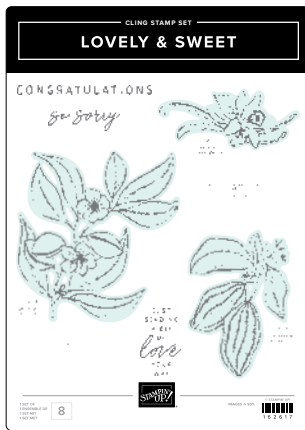

LOVELY & SWEET STAMP SET • 162617 | 32,00 € | £25.00 • **EN FR DE**
LOVELY & SWEET DIES • 162626 | 39,00 € | £30.00