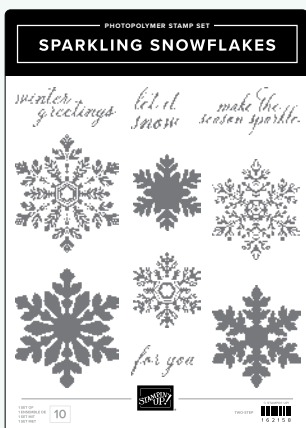

SENTIMENTAL PARK STAMP SET • 160561  
30,00 € | £23.00 • **EN** **FR** **DE**  
SENTIMENTAL PARK DIES • 160566 | 42,00 € | £32.00

SOMETHING FANCY STAMP SET • 160416  
28,00 € | £22.00 • **EN** **FR** **DE** **NL**  
SOMETHING FANCY DIES • 160424 | 34,00 € | £27.00