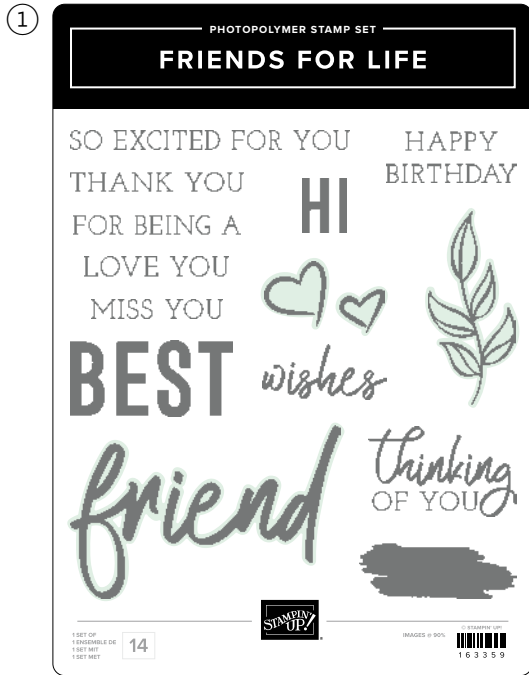

full of life

SUITE COLLECTION • 163369 | 101,75 € | £78.00 • **EN** **FR** **DE**

10% BUNDLED SAVINGS 1-2. **FRIENDS FOR LIFE BUNDLE** • 163365 | 73,00 € | £56,00 65,50 € | £50.25 • Stamp Set + Dies • **EN** **FR** **DE**
3. IRIDESCENT 1/2" (1.3 CM) STRIPED TRIM • 163299 | 10,50 € | £8.00 • 10 yards (9.1 m). **4. IRIDESCENT FACETED GEMS** • 163368
10,50 € | £8.00 • 100 pieces. **5. FULL OF LIFE 6" X 6" (15.2 X 15.2 CM) DESIGNER SERIES PAPER** • 163357 | 15,25 € | £11.75 • 48 sheets.

► To order bundle items individually 1. **FRIENDS FOR LIFE STAMP SET** • 163359 | 31,00 € | £24.00 • 14 photopolymer stamps • **EN** **FR** **DE**
2. **FRIENDS FOR LIFE DIES** • 163364 | 42,00 € | £32.00 • 9 dies. Largest die: 3" x 2-3/4" (7.6 x 7 cm) • **EN** **FR** **DE**