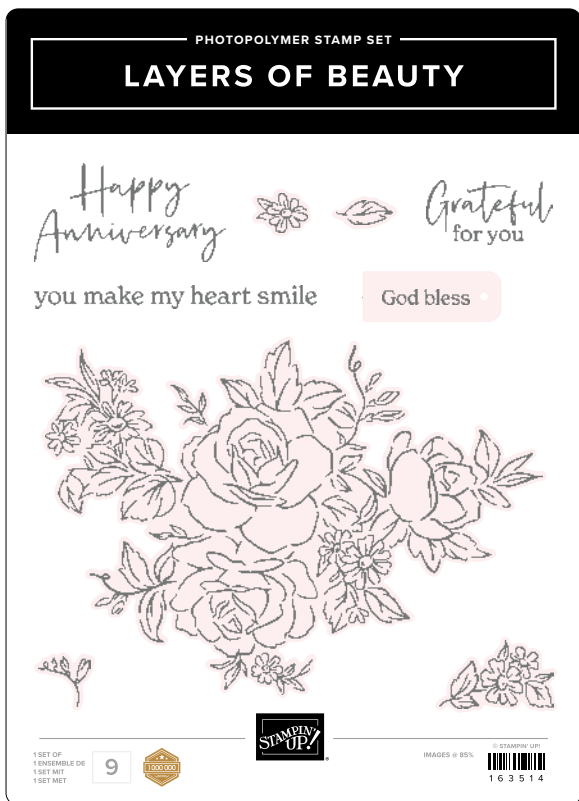

LAYERS OF BEAUTY STAMP SET • 163514 | 25,00 € | £19.00
9 photopolymer stamps • EN DE
Inspired by Million Sales Achiever Shelly Godby