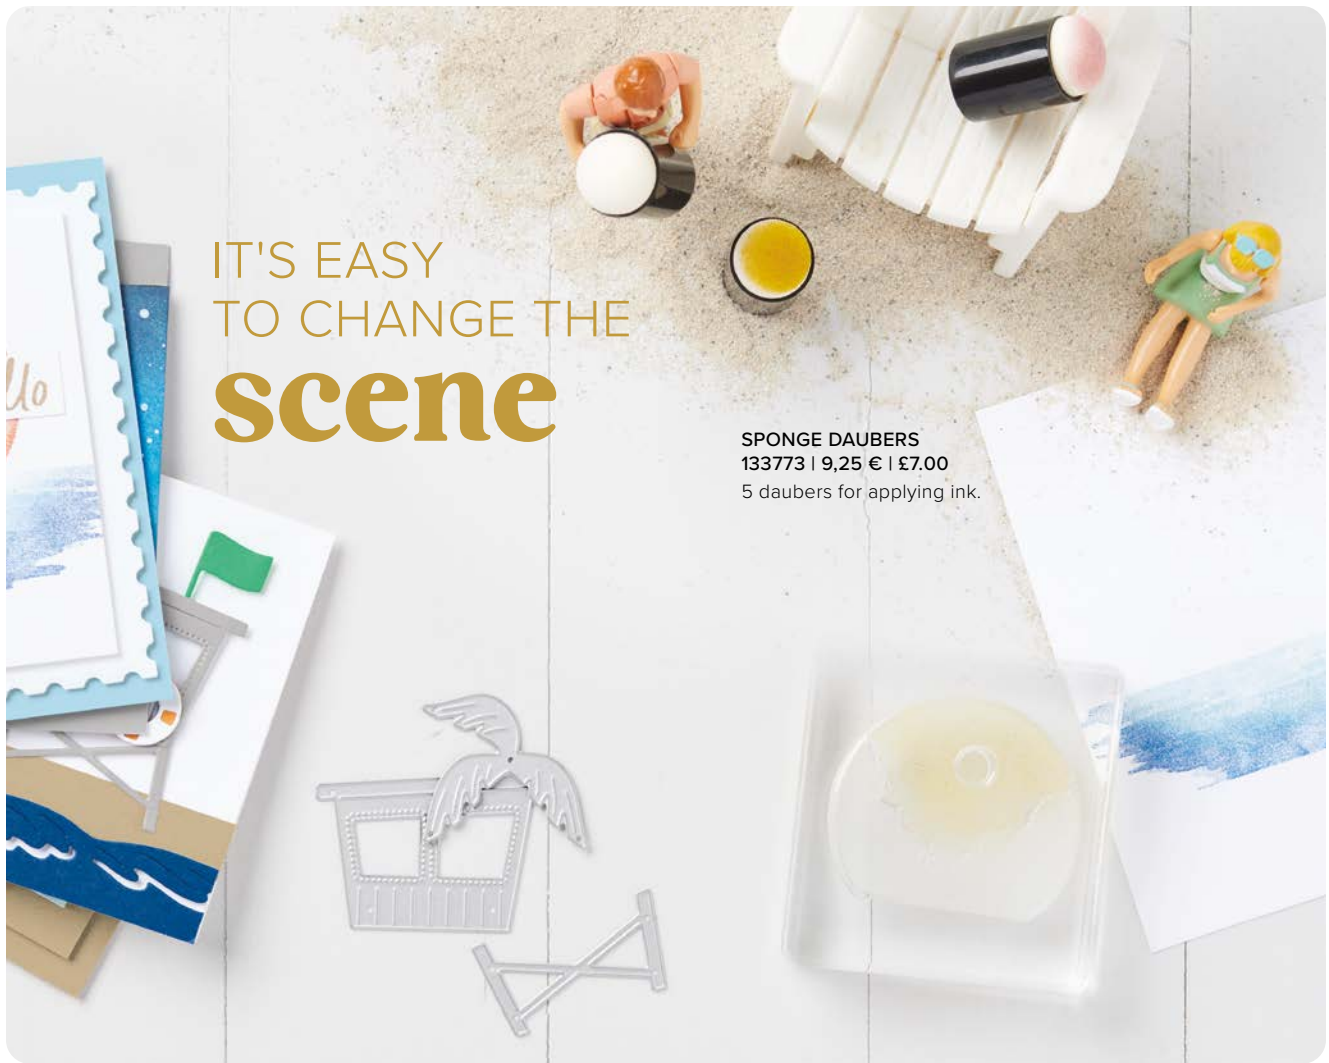

## featured

Shop our online store to see these  
and all our Two-Step stamp sets!

**HOT AIR BALLOON  
STAMP SET • 162748  
25,00 € | £19.00 •   **

**TRUSTY TOOLS  
STAMP SET • 163274  
30,00 € | £23.00 •   **