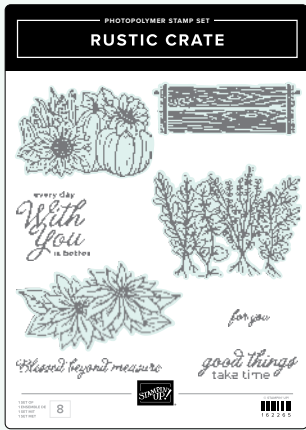

RUSTIC CRATE STAMP SET • 162265 | 25,00 € | £19.00
RUSTIC CRATE DIES • 162267 | 42,00 € | £32.00