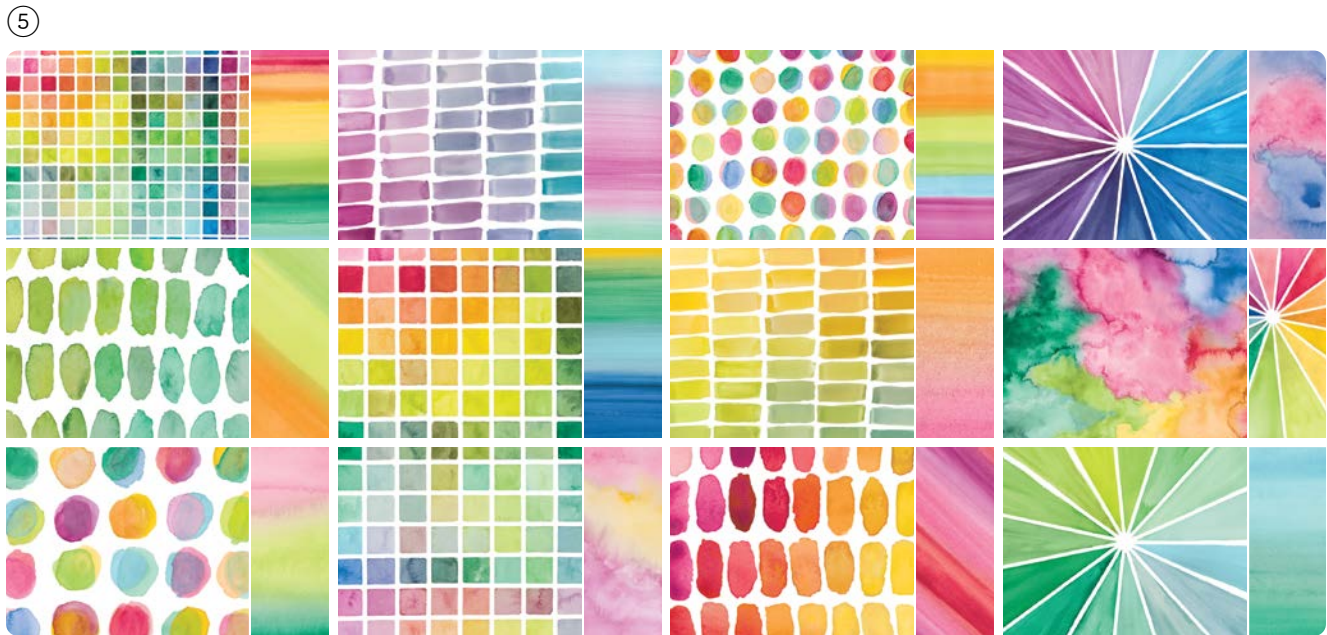

full of life

SUITE COLLECTION • 163369 | 101,75 € | £78.00 • **EN** **FR** **DE**

10% BUNDLED SAVINGS 1-2. **FRIENDS FOR LIFE BUNDLE** • 163365 | 73,00 € | £56,00 65,50 € | £50.25 • Stamp Set + Dies • **EN** **FR** **DE**
3. IRIDESCENT 1/2" (1.3 CM) STRIPED TRIM • 163299 | 10,50 € | £8.00 • 10 yards (9.1 m). **4. IRIDESCENT FACETED GEMS** • 163368
10,50 € | £8.00 • 100 pieces. **5. FULL OF LIFE 6" X 6" (15.2 X 15.2 CM) DESIGNER SERIES PAPER** • 163357 | 15,25 € | £11.75 • 48 sheets.

► To order bundle items individually 1. **FRIENDS FOR LIFE STAMP SET** • 163359 | 31,00 € | £24.00 • 14 photopolymer stamps • **EN** **FR** **DE**
2. **FRIENDS FOR LIFE DIES** • 163364 | 42,00 € | £32.00 • 9 dies. Largest die: 3" x 2-3/4" (7.6 x 7 cm) • **EN** **FR** **DE**