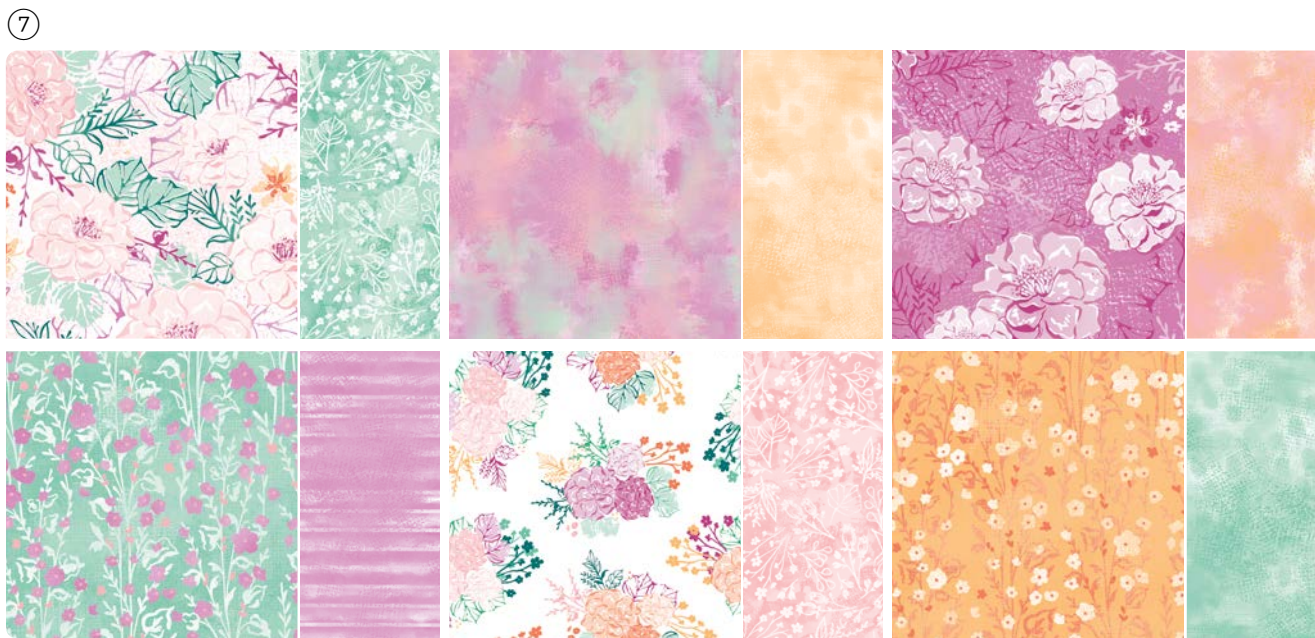

10% BUNDLED SAVINGS 1-2. FLOWERS OF BEAUTY BUNDLE • 163376 | 75,00 € | ~~£58.00~~ 67,50 € | £52.00 • Stamp Set + Dies
10% BUNDLED SAVINGS 3-4. UNBOUNDED LOVE BUNDLE • 163384 | 75,00 € | ~~£58.00~~ 67,50 € | £52.00 • Stamp Set + Dies •

5. 2024-2026 IN COLOR RESIN DOTS • 163389 | 9,75 € | £7.50 • 120 pieces.

6. 2024-2026 IN COLOR GLIMMER 12" X 12" (30.5 X 30.5 CM) SPECIALTY PAPER • 163771 | 13,50 € | £10.25 • 5 sheets.

7. UNBOUNDED BEAUTY 12" X 12" (30.5 X 30.5 CM) DESIGNER SERIES PAPER • 163372 | 15,25 € | £11.75 • 12 sheets.

► To order bundle items individually 1. FLOWERS OF BEAUTY STAMP SET • 163374 | 30,00 € | £23.00 • 13 photopolymer stamps.

2. FLOWERS OF BEAUTY DIES • 163375 | 45,00 € | £35.00 • 10 dies. Largest die: 1-3/4" x 5" (4.4 x 12.7 cm).

3. UNBOUNDED LOVE STAMP SET • 163378 | 31,00 € | £24.00 • 25 photopolymer stamps • Inspired by Million Sales Achiever Debbie Moczek •

4. UNBOUNDED LOVE DIES • 163383 | 44,00 € | £34.00 • 16 dies. Largest die: 3-1/8" x 1-1/2" (7.9 x 3.8 cm).