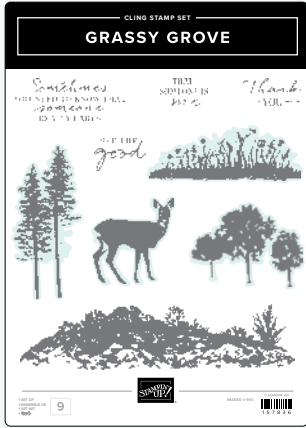

GRASSY GROVE STAMP SET • 157836 | 30,00 € | £23.00 • **EN FR DE**
GROVE DIES • 157844 | 48,00 € | £37.00