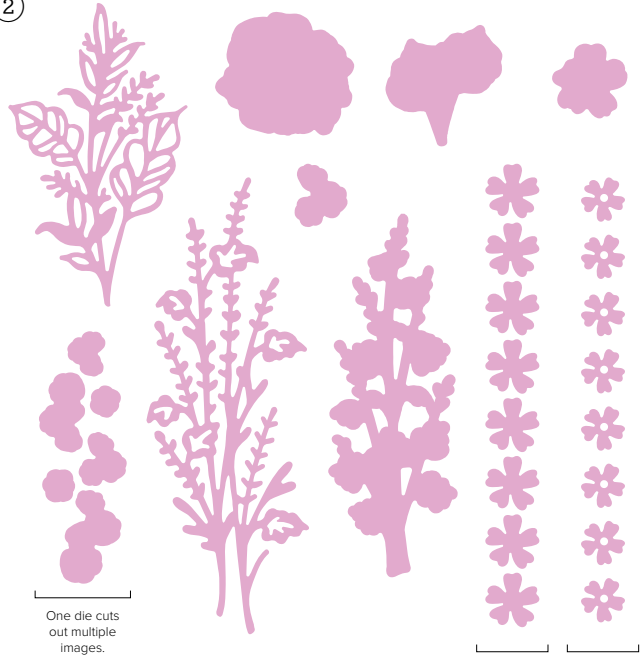

unbounded beauty

SUITE COLLECTION • 163390 | 173,50 € | £133.50 • EN FR DE NL

1

2

3

4

PRETTY IN PINK

PEACH PIE

SHY SHAMROCK

SUMMER SPLASH

BERRY BURST

PETUNIA POP