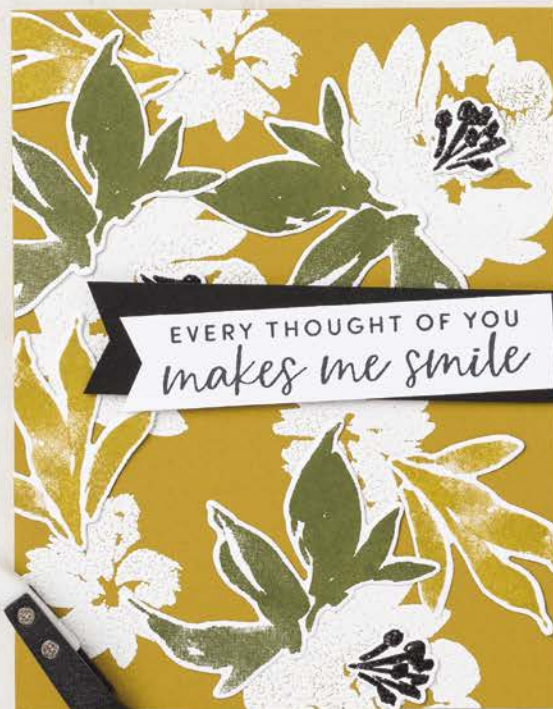

Use Metallics powders for extra shimmer!