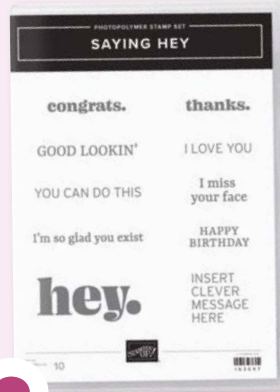

5.

Block Solid

CLEAR BLOCK D • 118485 | 11,50 € | £9.00
CLEAR BLOCK E • 118484 | 16,00 € | £13.00

A transparent block puts you in control when you're stamping.

6.

Saying Hey

SAYING HEY STAMP SET
163697 | 21,00 € | £16.00

This sentiment-only set has thoughts for many occasions, but you can choose any set you like in our online store.

7.

Punch Bunch

MODERN OVAL PUNCH
162234 | 28,00 € | £22.00

We chose this classic oval punch for its versatility, but you can use any shape from our bunches of punches.

8.

Your Blank Canvas

BASIC WHITE NOTE CARDS & ENVELOPES
159232 | 12,25 € | £9.50

Dress it up however you like, then sign your name!

9.

Wet, Wipe, Wow!

SIMPLY SHAMMY
147042 | 11,00 € | £8.50

Cleans stamps, surfaces, and more without chemicals—just add water.

10.

Like Google, Only Better

YOUR DEMONSTRATOR

You've got questions? They've got answers!