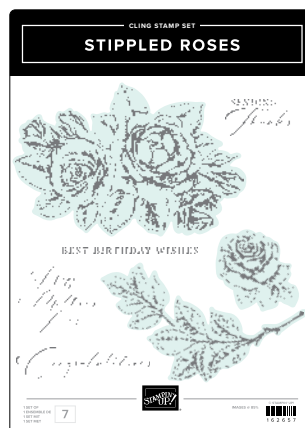

STIPPLED ROSES STAMP SET • 162657 | 33,00 € | £26.00 • **EN** **FR** **DE**
STIPPLED ROSES DIES • 162666 | 40,00 € | £31.00