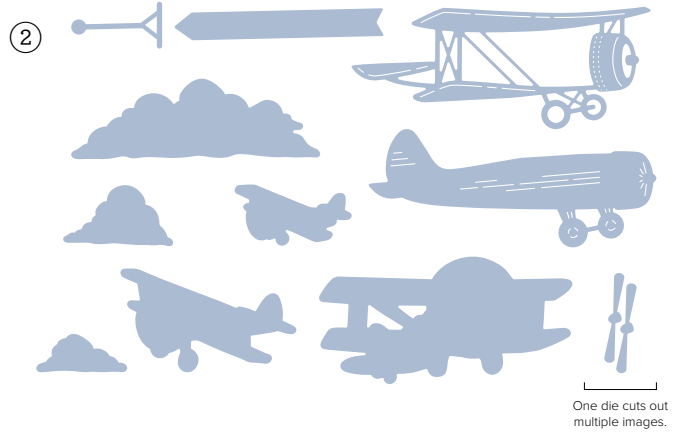

take to the sky

SUITE COLLECTION • 163832 | 90,50 € | £70.00 • **EN** **FR** **DE**

10% **BUNDLED SAVINGS** 1-2. **ADVENTUROUS SKY BUNDLE** • 163447 | 72,00 € | £56.00 64,75 € | £50.25 • Stamp Set + Dies • **EN** **FR** **DE**

3. **INDUSTRIAL TRINKETS** • 163450 | 10,50 € | £8.00 • 40 pieces.

4. **TAKE TO THE SKY 12" X 12" (30.5 X 30.5 CM) DESIGNER SERIES PAPER** • 163436 | 15,25 € | £11.75 • 12 sheets.

► To order bundle items individually 1. **ADVENTUROUS SKY STAMP SET** • 163439 | 32,00 € | £25.00 • 13 cling stamps • **EN** **FR** **DE**

2. **ADVENTUROUS SKY DIES** • 163446 | 40,00 € | £31.00 • 11 dies. Largest die: 3-3/4" x 2" (9.5 x 5.1 cm).