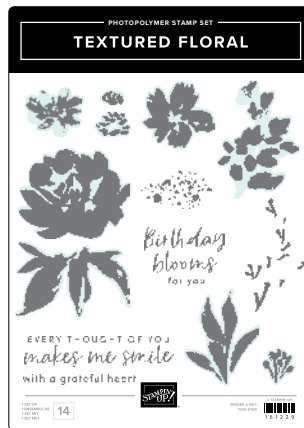

TEXTURED FLORAL STAMP SET • 161229 | 30,00 € | £23.00
TEXTURED FLORAL DIES • 161231 | 42,00 € | £32.00