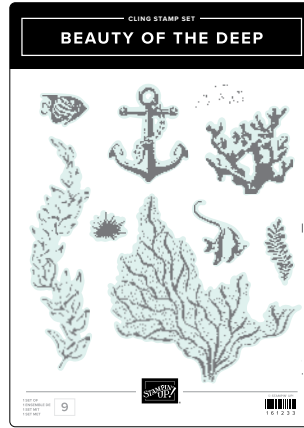

BEAUTY OF THE DEEP STAMP SET • 161233 | 31,00 € | £24.00
BEAUTY OF THE DEEP DIES • 161236 | 40,00 € | £31.00