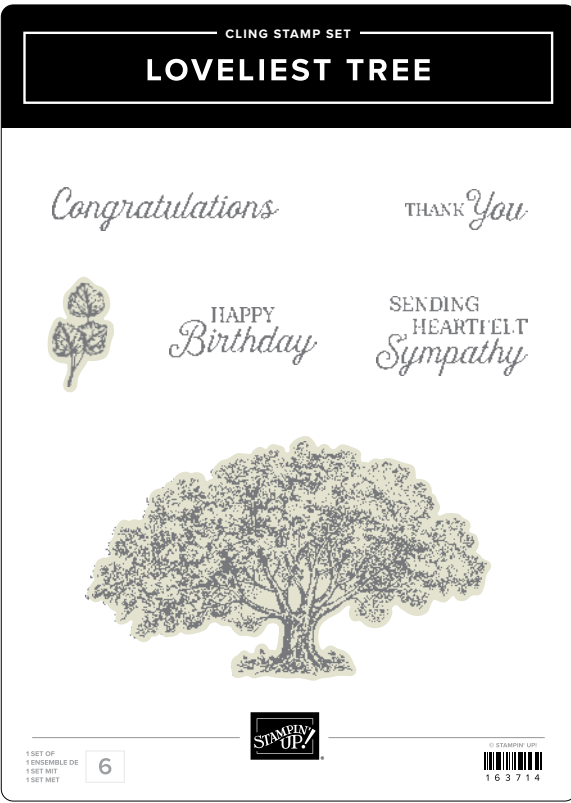

LOVELIEST TREE STAMP SET • 163714 | 25,00 € | £19,00
6 cling stamps.