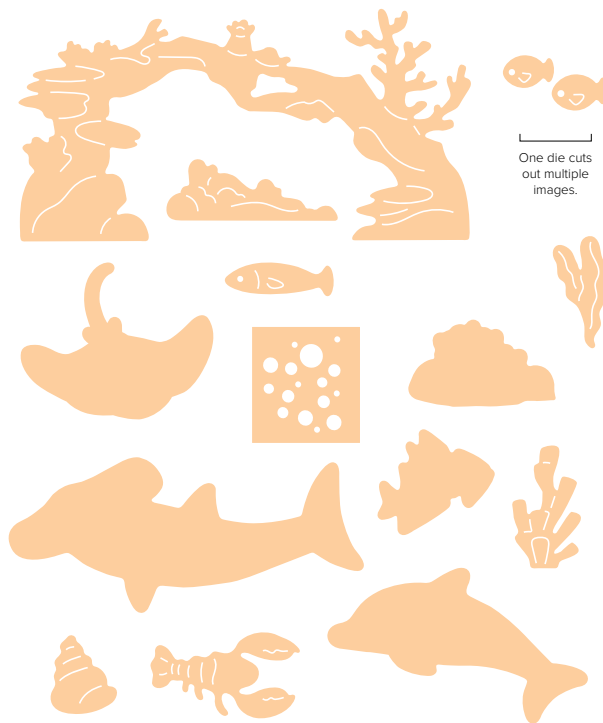

FRIENDLY FINS DIES • 163588 | 34,00 € | £27.00
14 dies. Largest die: 3-7/8" x 2" (9.8 x 5.1 cm).