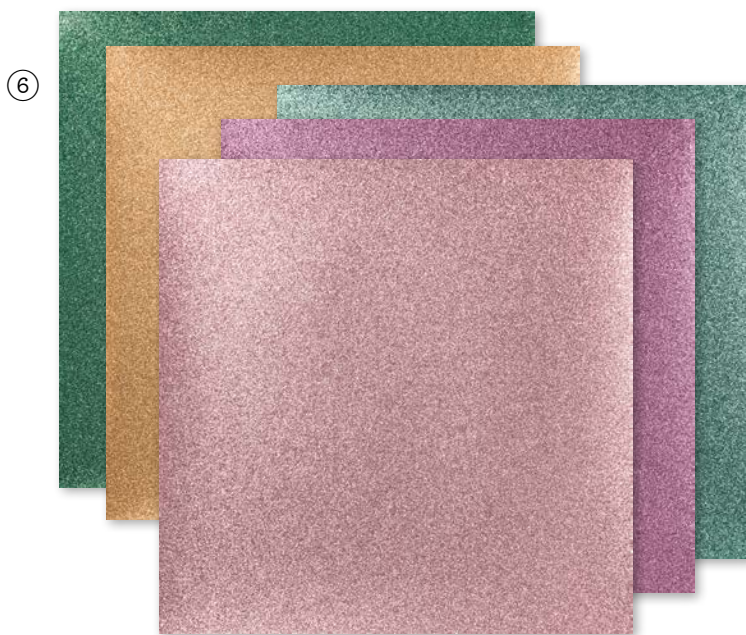

10% BUNDLED SAVINGS 1-2. FLOWERS OF BEAUTY BUNDLE • 163376 | 75,00 € | ~~£58.00~~ 67,50 € | £52.00 • Stamp Set + Dies
10% BUNDLED SAVINGS 3-4. UNBOUNDED LOVE BUNDLE • 163384 | 75,00 € | ~~£58.00~~ 67,50 € | £52.00 • Stamp Set + Dies •

5. 2024-2026 IN COLOR RESIN DOTS • 163389 | 9,75 € | £7.50 • 120 pieces.

6. 2024-2026 IN COLOR GLIMMER 12" X 12" (30.5 X 30.5 CM) SPECIALTY PAPER • 163771 | 13,50 € | £10.25 • 5 sheets.

7. UNBOUNDED BEAUTY 12" X 12" (30.5 X 30.5 CM) DESIGNER SERIES PAPER • 163372 | 15,25 € | £11.75 • 12 sheets.

► To order bundle items individually 1. FLOWERS OF BEAUTY STAMP SET • 163374 | 30,00 € | £23.00 • 13 photopolymer stamps.

2. FLOWERS OF BEAUTY DIES • 163375 | 45,00 € | £35.00 • 10 dies. Largest die: 1-3/4" x 5" (4.4 x 12.7 cm).

3. UNBOUNDED LOVE STAMP SET • 163378 | 31,00 € | £24.00 • 25 photopolymer stamps • Inspired by Million Sales Achiever Debbie Moczek •

4. UNBOUNDED LOVE DIES • 163383 | 44,00 € | £34.00 • 16 dies. Largest die: 3-1/8" x 1-1/2" (7.9 x 3.8 cm).