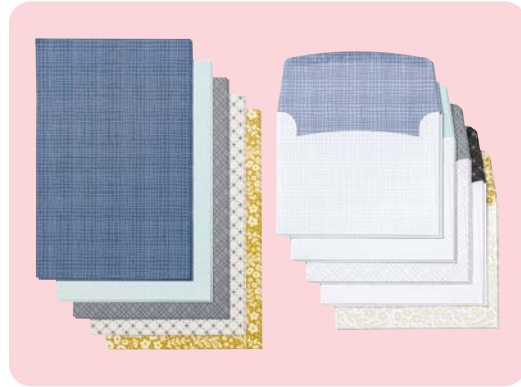

# start with cards & envelopes

5 card bases and 5 envelopes.  
Folded card size: 4-1/4" x 5-1/2" (10.8 x 14 cm).

SUNNY SPRINGS CARDS & ENVELOPES  
163754 | 9,75 € | £7.50

CALMING CREEK CARDS & ENVELOPES  
163753 | 9,75 € | £7.50