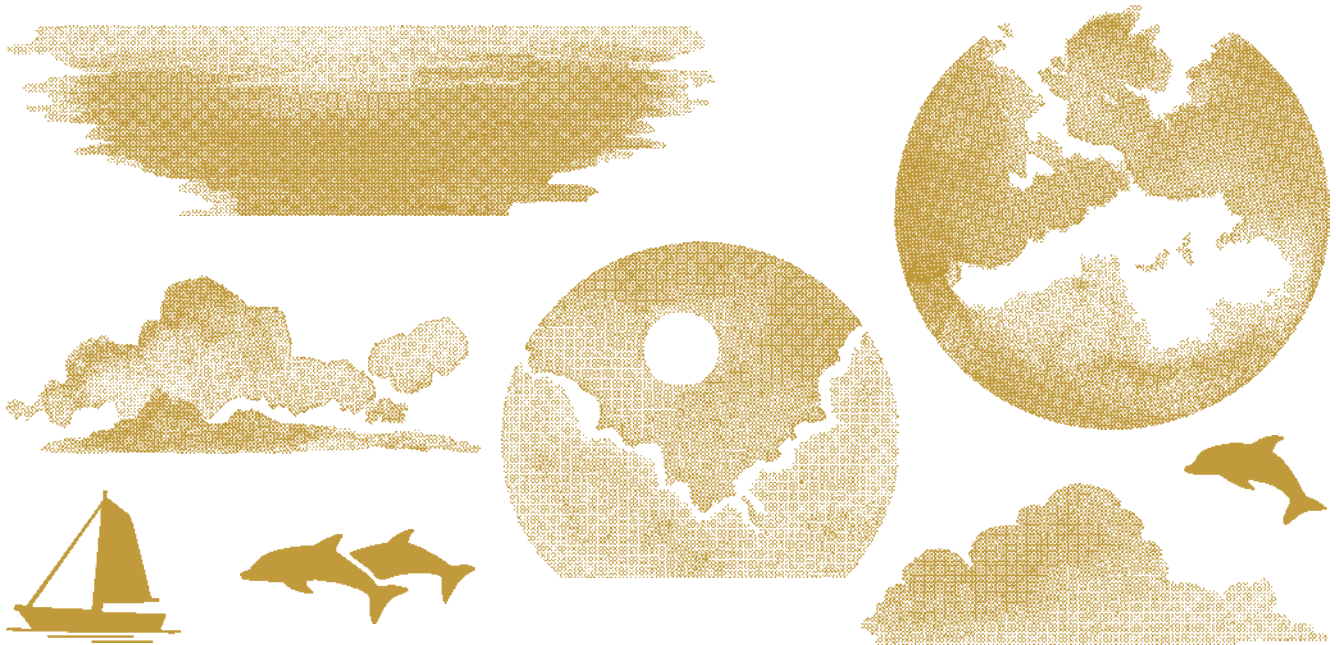

UNDER THE MOON • 163531 | 25,00 € | £19,00
8 photopolymer stamps