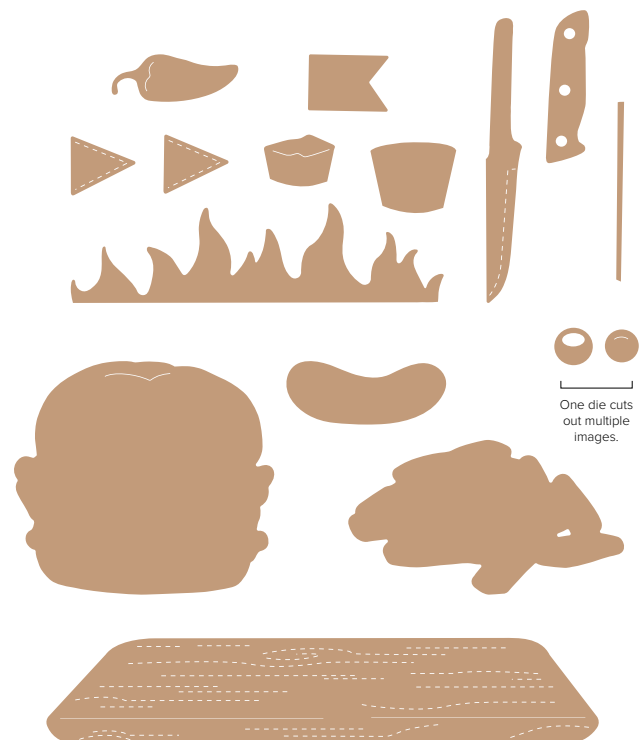

BISTRO BURGER DIES • 163649 | 34,00 € | £27.00
15 dies. Largest die: 4-7/8" x 1" (12.4 x 2.5 cm).