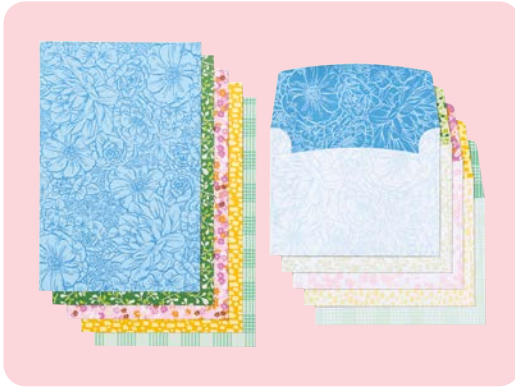

# start with cards & envelopes

5 card bases and 5 envelopes.  
Folded card size: 4-1/4" x 5-1/2" (10.8 x 14 cm).

SUNNY SPRINGS CARDS & ENVELOPES  
163754 | 9,75 € | £7.50

CALMING CREEK CARDS & ENVELOPES  
163753 | 9,75 € | £7.50