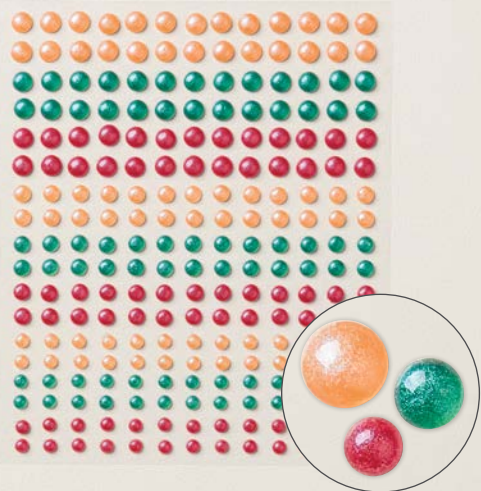

DELIGHTFUL DECORATIVE DOTS • 165915 | $9.00
234 adhesive-backed pieces. 4 mm, 5 mm, 6 mm. Timid Tiger, Shaded Spruce, Real Red.