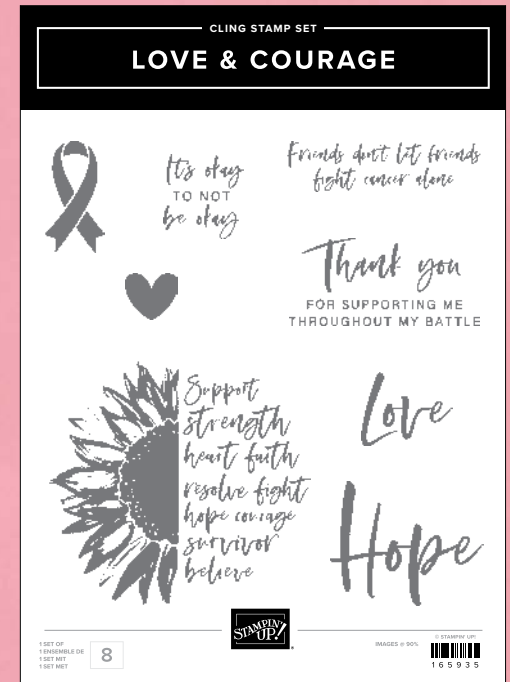

LOVE & COURAGE
165935 | $25.00

8 cling stamps • EN FR