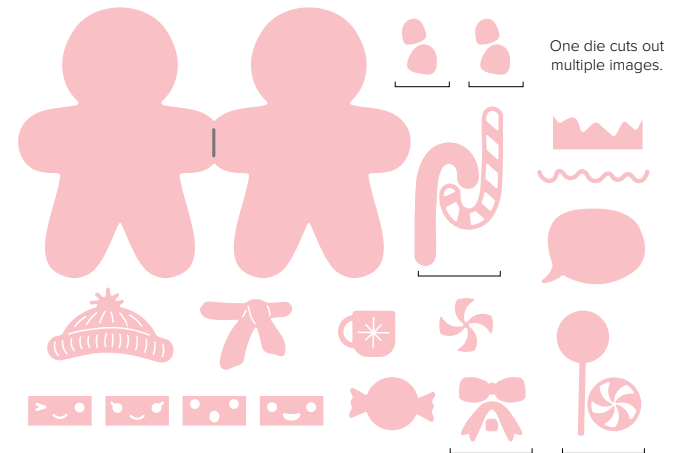

GINGERBREAD MAN DIES • 165784 | $36.00

18 dies. Largest die: 6-7/8" x 4-7/8" (17.5 x 12.4 cm).
Use with a Stampin' Cut & Emboss Machine (AC p. 80).