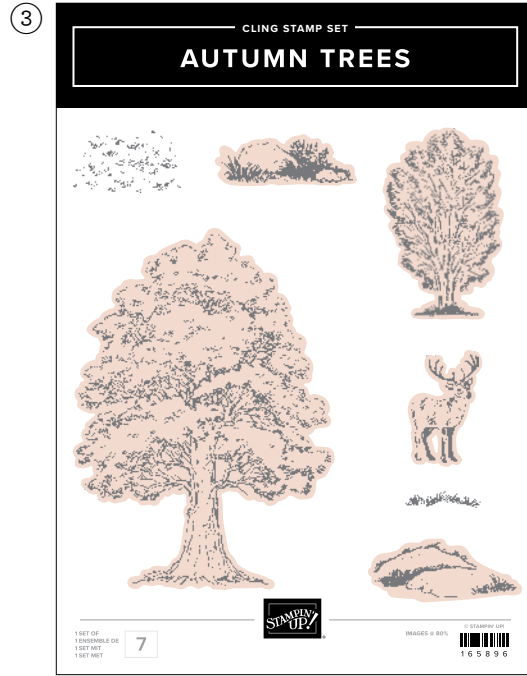

Versatile Vistas

Change up the colour combinations to take these landscape dies from day to night and season to season.

Autumn Toile

CAJUN CRAZE MOSSY MEADOW PECAN PIE EARLY ESPRESSO VERY VANILLA GRAY GRANITE