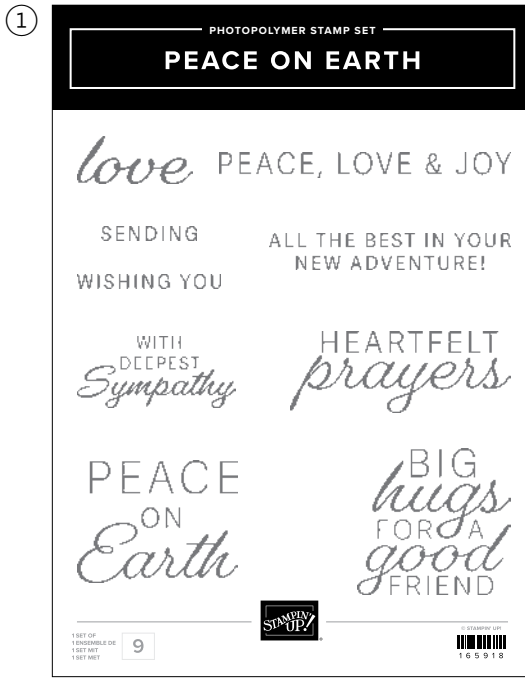

Suite Collection

165932 | $90.50 • EN FR

Suite collection includes one of each item listed below.

1-2. PEACE ON EARTH BUNDLE
165925 | $43.00 $38.50

10% BUNDLED SAVINGS • EN FR

Stamp Set + Dies

3. PEACEFUL GARDEN 12" X 12"
(30.5 X 30.5 CM) GLIMMER PAPER
165929 | $10.50

6 sheets: 2 each of 3 colors. Blue, soft green, dark gray.

4. PEACEFUL GREENERY 3D EMBOSSING FOLDER • 165928 | $10.00

4-1/2" x 6-1/4" (11.4 x 15.9 cm).

5. HUES OF BLUE FLOWERS
165930 | $9.00

160 adhesive-backed pieces. 6 mm, 8 mm. White, Cloud Cover, Misty Moonlight, Secret Sea.

6. MISTY MOONLIGHT & SILVER EDGED 1/2" (1.3 CM) RIBBON • 165931 | $10.00

10 yards (9.1 m).

7. PEACEFUL GARDEN 12" X 12"
(30.5 X 30.5 CM) DESIGNER SERIES PAPER
165917 | $12.50

12 sheets: 2 each of 6 double-sided designs. Basic Beige, Cloud Cover, Crumb Cake, Misty Moonlight, Pecan Pie, Secret Sea.

To order bundle items individually

1. PEACE ON EARTH STAMP SET
165918 | $19.00

9 photopolymer stamps • EN FR

2. PEACE ON EARTH DIES
165924 | $24.00

8 dies. Largest die: 2" x 3-3/4" (5.1 x 9.5 cm).