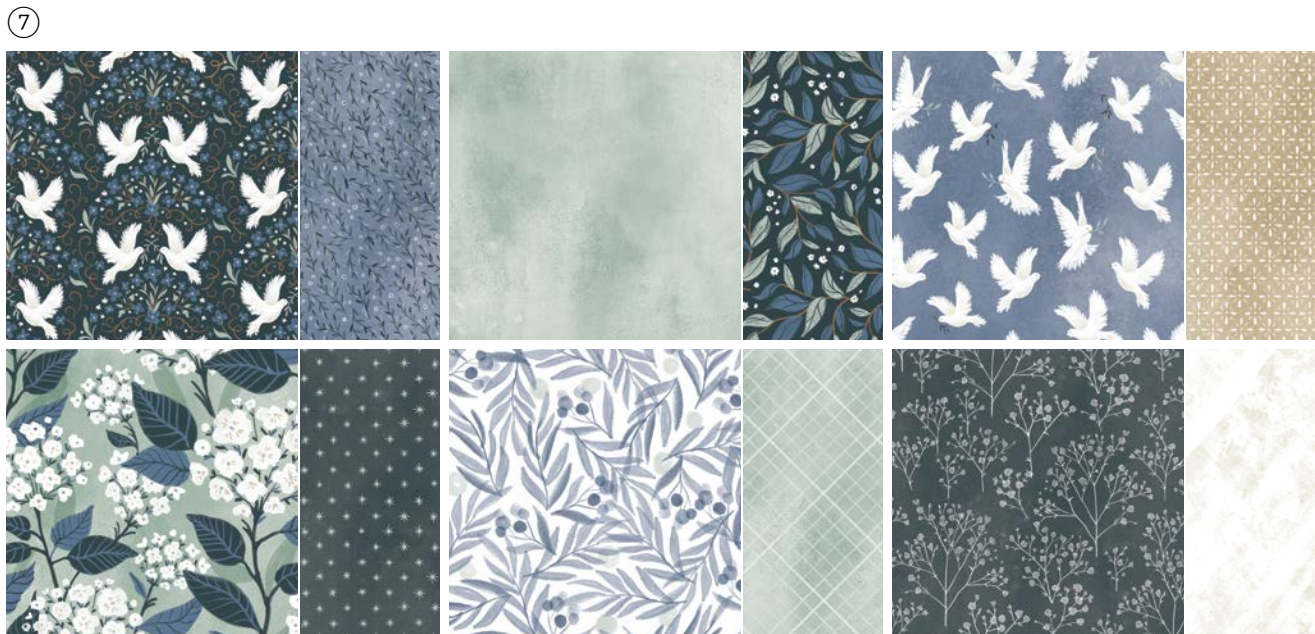

Suite Collection

165932 | $90.50 • EN FR

Suite collection includes one of each item listed below.

1-2. PEACE ON EARTH BUNDLE
165925 | $43.00 $38.50

10% BUNDLED SAVINGS • EN FR

Stamp Set + Dies

3. PEACEFUL GARDEN 12" X 12"
(30.5 X 30.5 CM) GLIMMER PAPER
165929 | $10.50

6 sheets: 2 each of 3 colors. Blue, soft green, dark gray.

4. PEACEFUL GREENERY 3D EMBOSSING FOLDER • 165928 | $10.00

4-1/2" x 6-1/4" (11.4 x 15.9 cm).

5. HUES OF BLUE FLOWERS
165930 | $9.00

160 adhesive-backed pieces. 6 mm, 8 mm. White, Cloud Cover, Misty Moonlight, Secret Sea.

6. MISTY MOONLIGHT & SILVER EDGED 1/2" (1.3 CM) RIBBON • 165931 | $10.00

10 yards (9.1 m).

7. PEACEFUL GARDEN 12" X 12"
(30.5 X 30.5 CM) DESIGNER SERIES PAPER
165917 | $12.50

12 sheets: 2 each of 6 double-sided designs. Basic Beige, Cloud Cover, Crumb Cake, Misty Moonlight, Pecan Pie, Secret Sea.

To order bundle items individually

1. PEACE ON EARTH STAMP SET
165918 | $19.00

9 photopolymer stamps • EN FR

2. PEACE ON EARTH DIES
165924 | $24.00

8 dies. Largest die: 2" x 3-3/4" (5.1 x 9.5 cm).