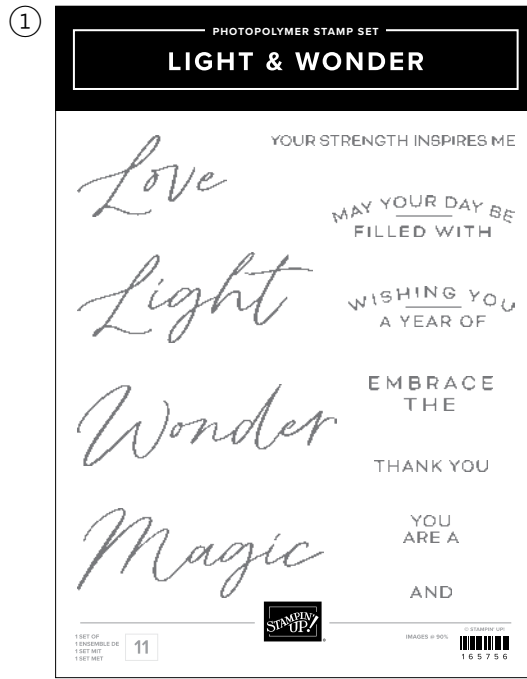

Lights of Aurora

AZURE AFTERNOON

BALMY BLUE

POOL PARTY

BERRY BURST

GORGEOUS GRAPE

BASIC BLACK

Suite Collection