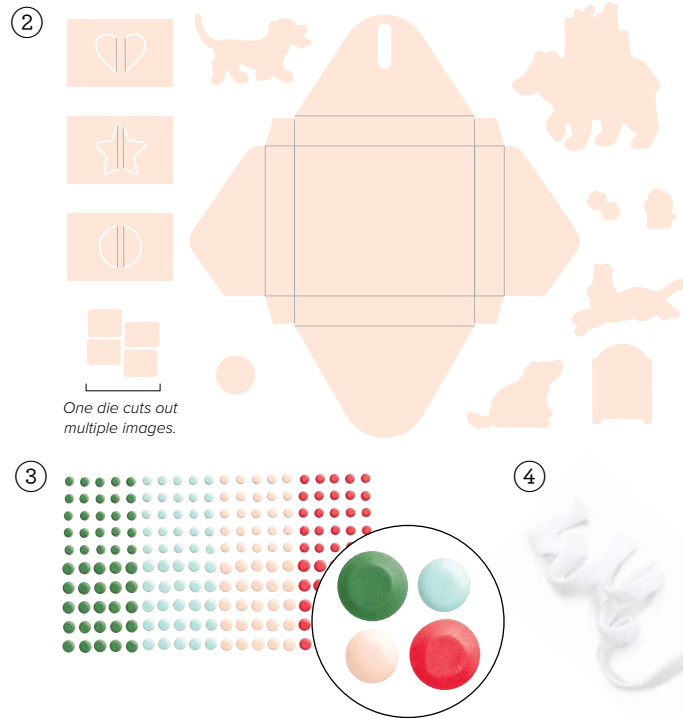

Make memories while you make holiday crafts. Gather with family or friends to create holiday essentials like gift tags and cards. You'll check something off your to-do list while having fun together.

North Pole Delivery

POPPY PARADE

PETAL PINK

GARDEN GREEN

POOL PARTY

PECAN PIE

VERY VANILLA

Suite Collection

165850 | \$88.00 • EN FR