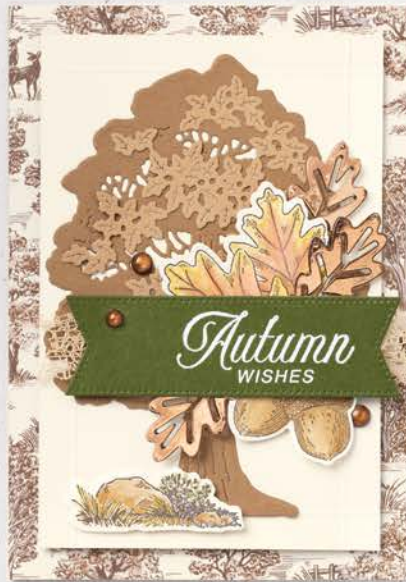

Versatile Vistas

Change up the colour combinations to take these landscape dies from day to night and season to season.

Autumn Toile

CAJUN CRAZE MOSSY MEADOW PECAN PIE EARLY ESPRESSO VERY VANILLA GRAY GRANITE