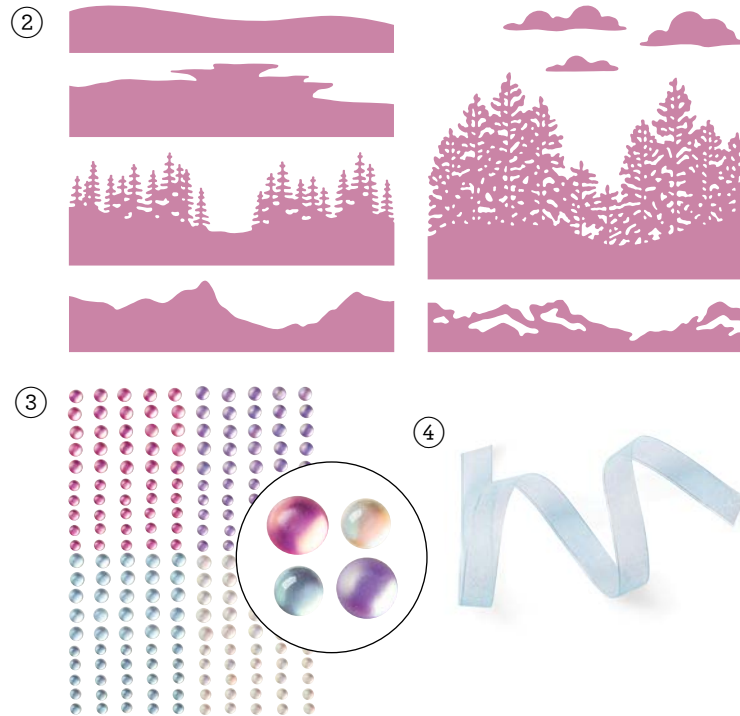

Suite Collection

165768 | 98,75 € | £76.75 • EN FR DE

Suite collection includes one of each item listed below.

1-2. LIGHT & WONDER BUNDLE
165763 | 69,00 € 62,00 € | £54.00 £48.50
10% BUNDLED SAVINGS • EN FR DE
Stamp Set + Dies

3. FROSTED IRIDESCENT DOTS
165766 | 11,00 € | £8.50
200 adhesive-backed pieces.
4 mm, 5 mm. Berry Burst, Gorgeous Grape, Balmy Blue, clear.

4. BALMY BLUE 1/2" (1.3 CM) SHEER RIBBON
165767 | 10,50 € | £8.00
10 yards (9.1 m).

5. LIGHTS OF AURORA 6" X 6" (15.2 X 15.2 CM) DESIGNER SERIES PAPER
165755 | 15,25 € | £11.75
48 sheets: 8 each of 6 double-sided designs.
Azure Afternoon, Balmy Blue, Basic Black, Berry Burst, Gorgeous Grape, Pool Party.

To order bundle items individually

1. LIGHT & WONDER STAMP SET
165756 | 23,00 € | £18.00
11 photopolymer stamps • EN FR DE

2. LIGHT & WONDER DIES
165762 | 46,00 € | £36.00
9 dies. Largest die: 5-7/8" x 2-7/8"
(14.9 x 7.3 cm).